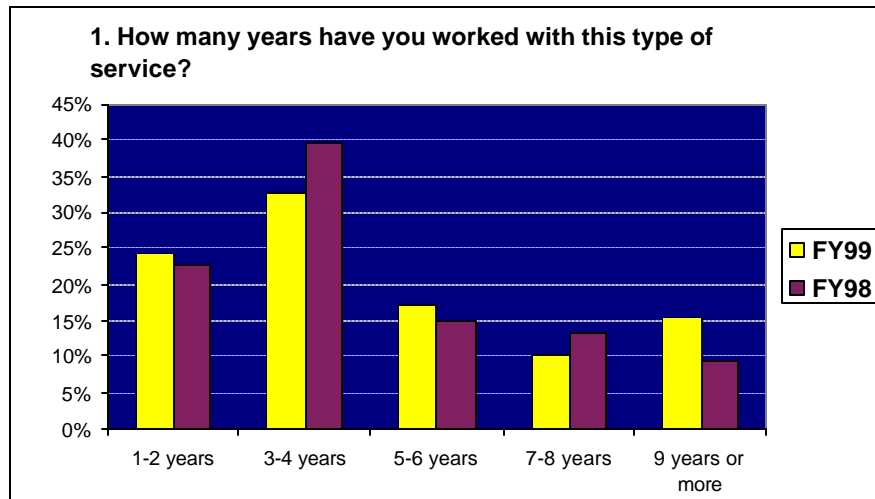

# Sample Charts

info@gainensurveys.com  
Toll-free: 877-666-2486  
Local/Silicon Valley: 408-432-1040

## Frequency distribution chart comparing results for two consecutive years

Averages can be compared and sorted by rank, or shown in questionnaire order, as in the chart above.